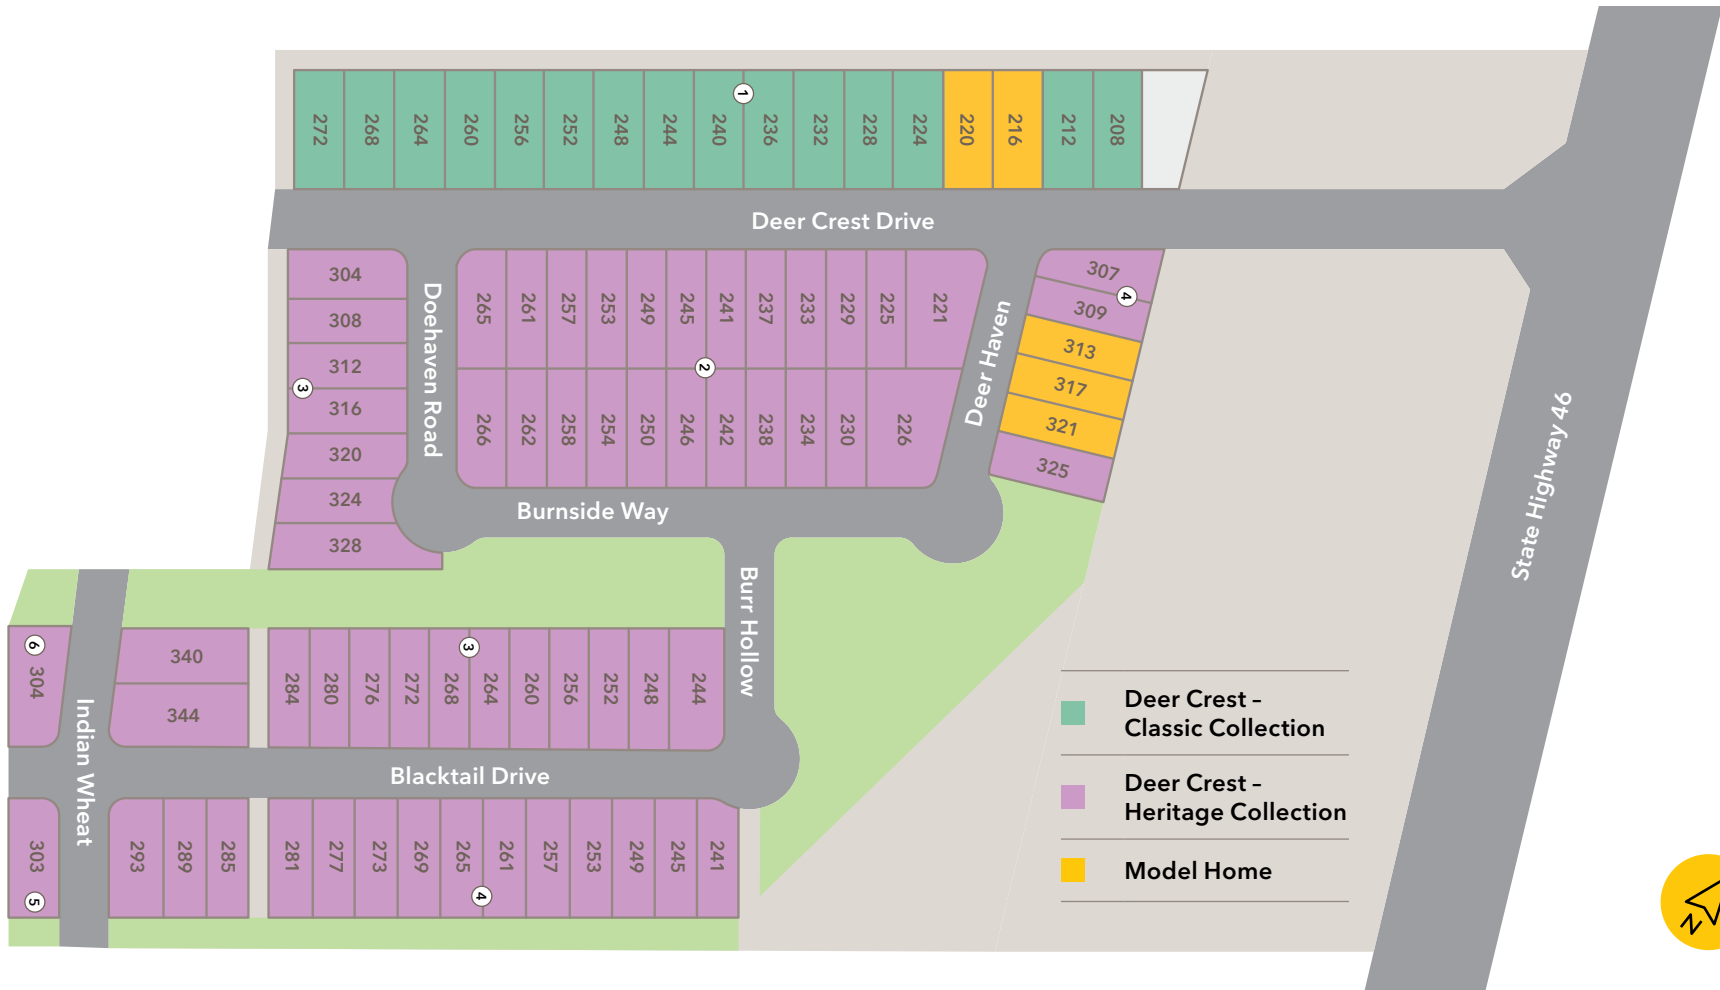

Deer Crest in New Braunfels

Built on Relationships[®]

888-KB-HOMES | kbhome.com

April 15, 2021

©2021 KB Home (KBH). This map is for general orientation purposes and is not drawn to scale. KB Home does not represent or guarantee this map to be accurate, and it is subject to change and modification at any time without notice. KB Home does not control and makes no representations or guarantees regarding future development or uses adjacent to the community. The map does not constitute any representation or guarantee that the community or surrounding area will be built out, developed or operated as shown. See sales counselor for details. SAN-352056