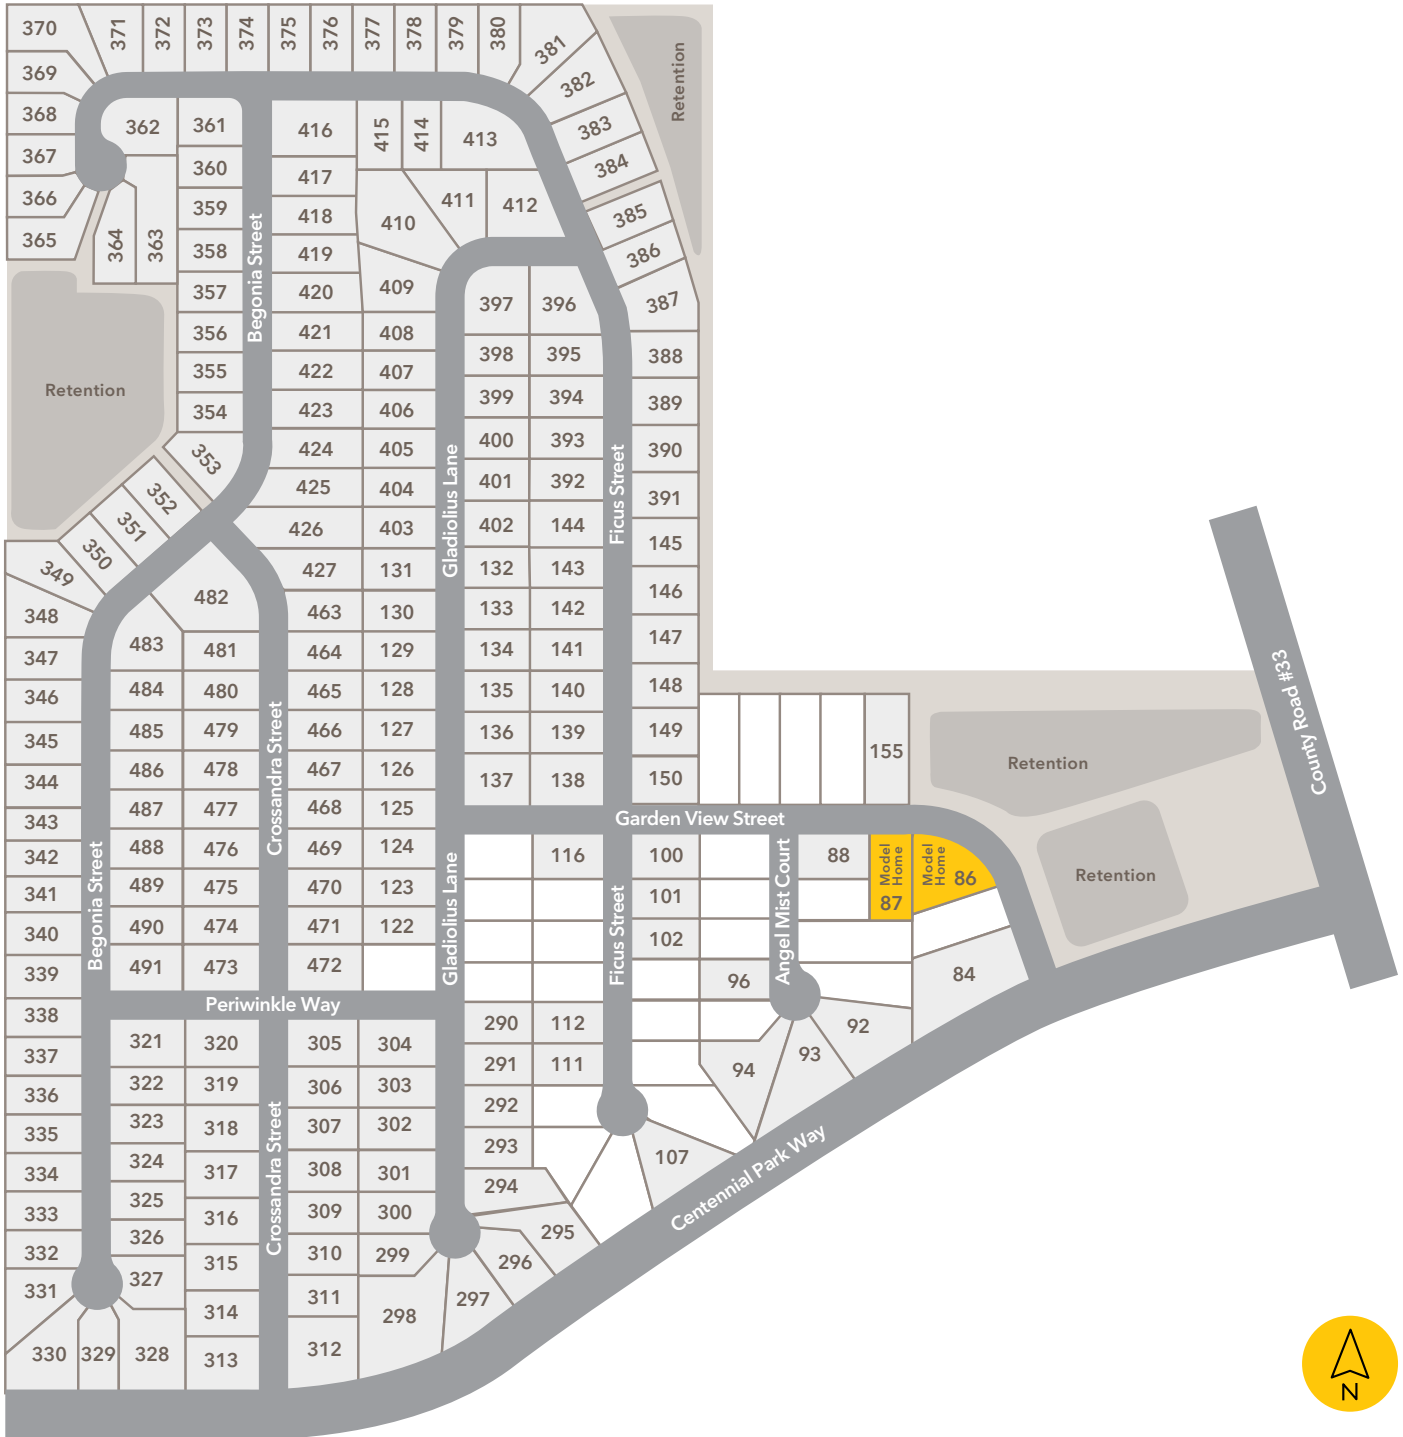

# The Gardens at Lake Jackson Ridge in Mascotte

Built on Relationships

888-KB-HOMES | kbhome.com

April 7, 2021

©2021 KB Home (KBH). This map is for general orientation purposes and is not drawn to scale. KB Home does not represent or guarantee this map to be accurate, and it is subject to change and modification at any time without notice. KB Home does not control and makes no representations or guarantees regarding future development or uses adjacent to the community. The map does not constitute any representation or guarantee that the community or surrounding area will be built out, developed or operated as shown. See sales counselor for details. CRC1331406 ORL-348053