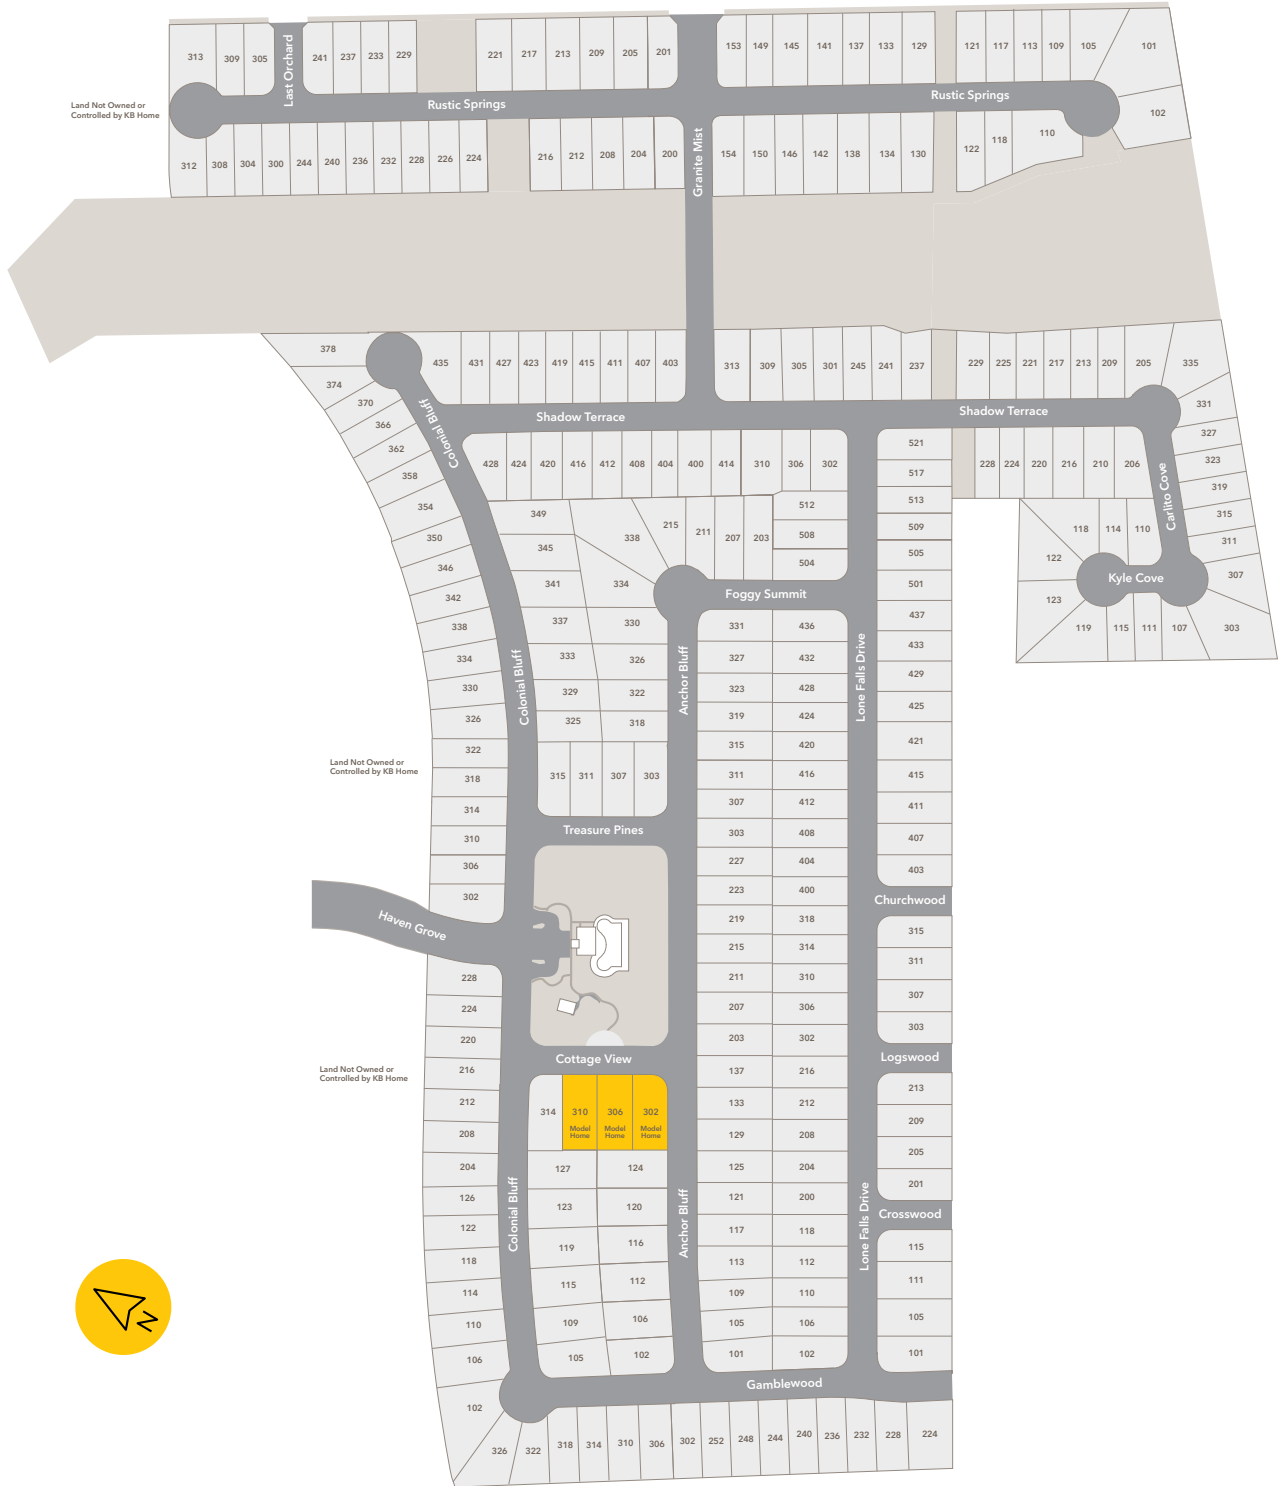

Copano Ridge in Universal City

Built on
Relationships[®]

888-KB-HOMES | kbhome.com

April 7, 2021

©2021 KB Home (KBH). This map is for general orientation purposes and is not drawn to scale. KB Home does not represent or guarantee this map to be accurate, and it is subject to change and modification at any time without notice. KB Home does not control and makes no representations or guarantees regarding future development or uses adjacent to the community. The map does not constitute any representation or guarantee that the community or surrounding area will be built out, developed or operated as shown. See sales counselor for details. SAN-352054