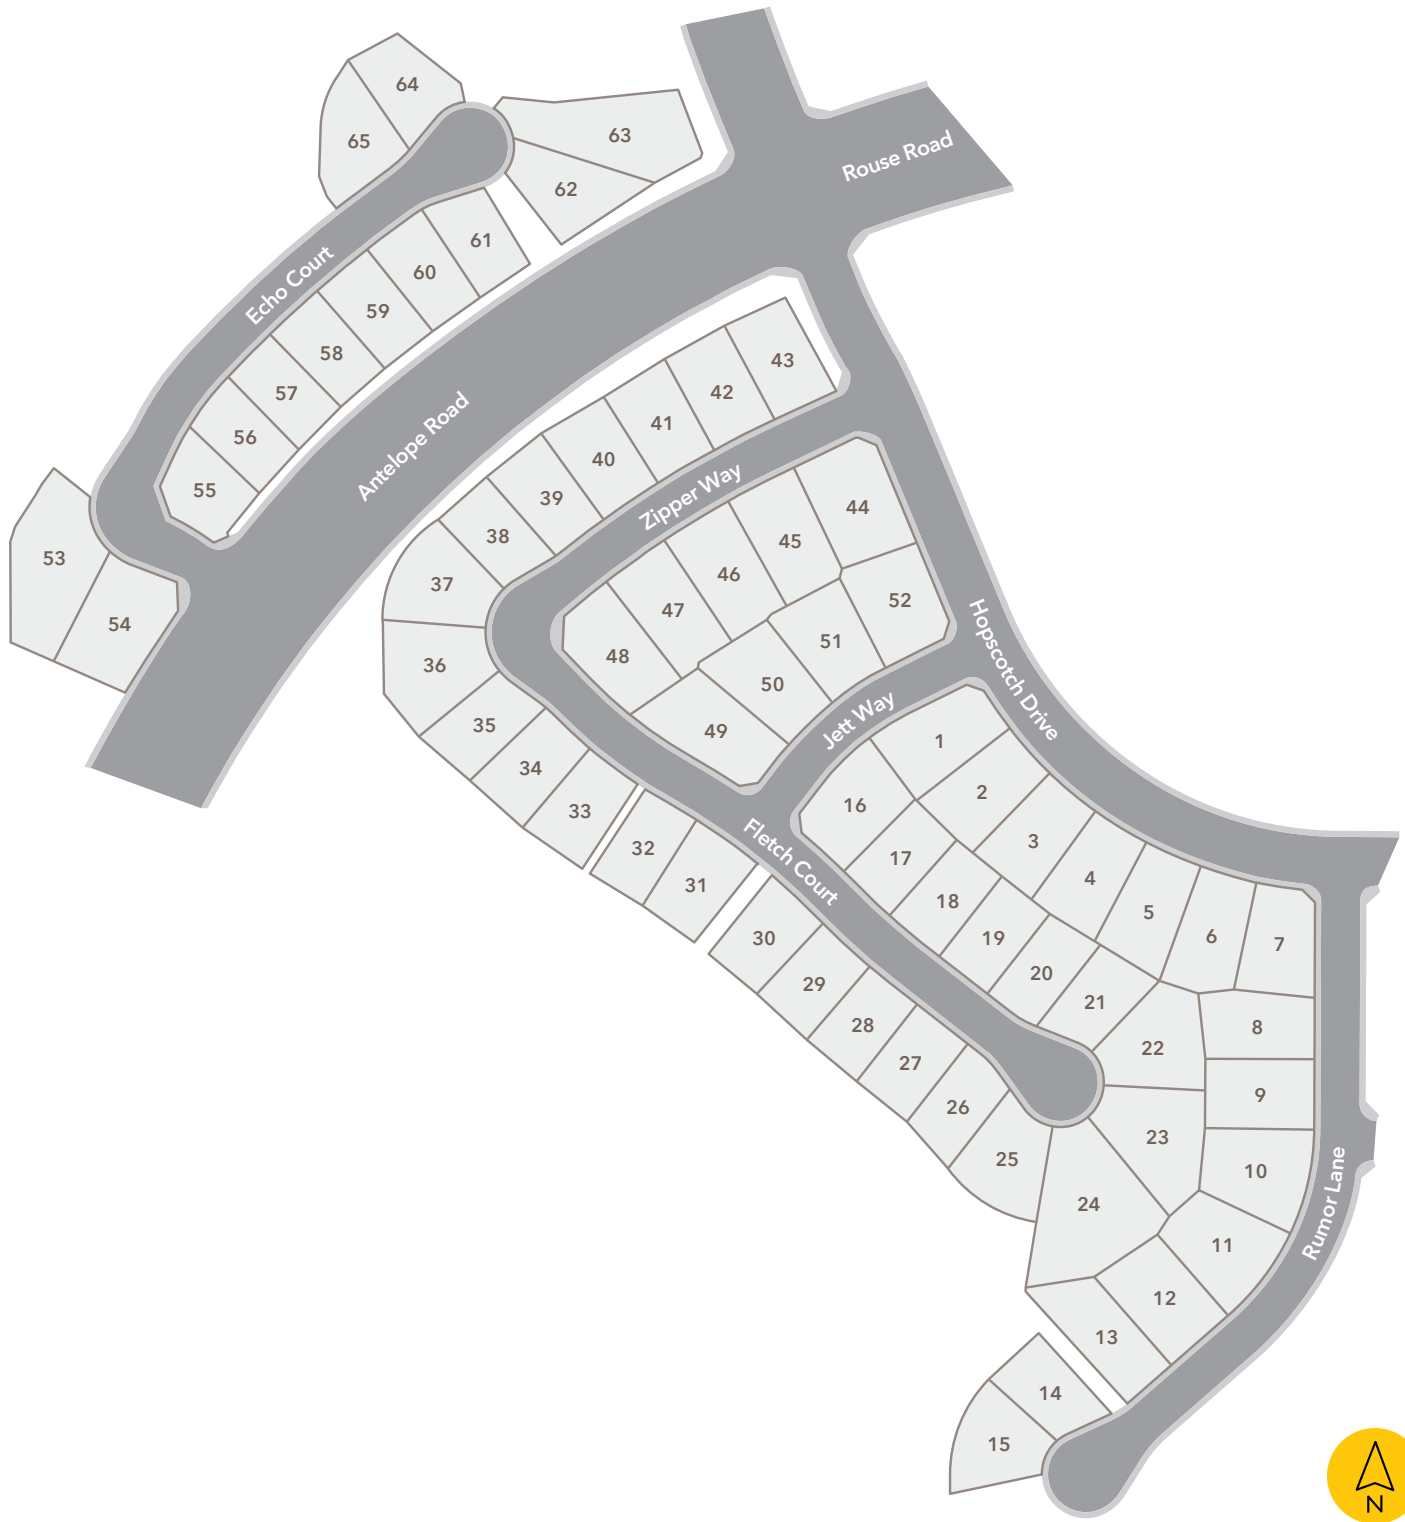

# Indigo at Shadow Mountain in Menifee

Built on Relationships<sup>®</sup>

888-KB-HOMES | kbhome.com

May 27, 2021

©2021 KB Home (KBH). This map is for general orientation purposes and is not drawn to scale. KB Home does not represent or guarantee this map to be accurate, and it is subject to change and modification at any time without notice. KB Home does not control and makes no representations or guarantees regarding future development or uses adjacent to the community. The map does not constitute any representation or guarantee that the community or surrounding area will be built out, developed or operated as shown. See sales counselor for details. KB Home Sales-Southern California Inc. (CA Real Estate License 00242327). SIE-354610