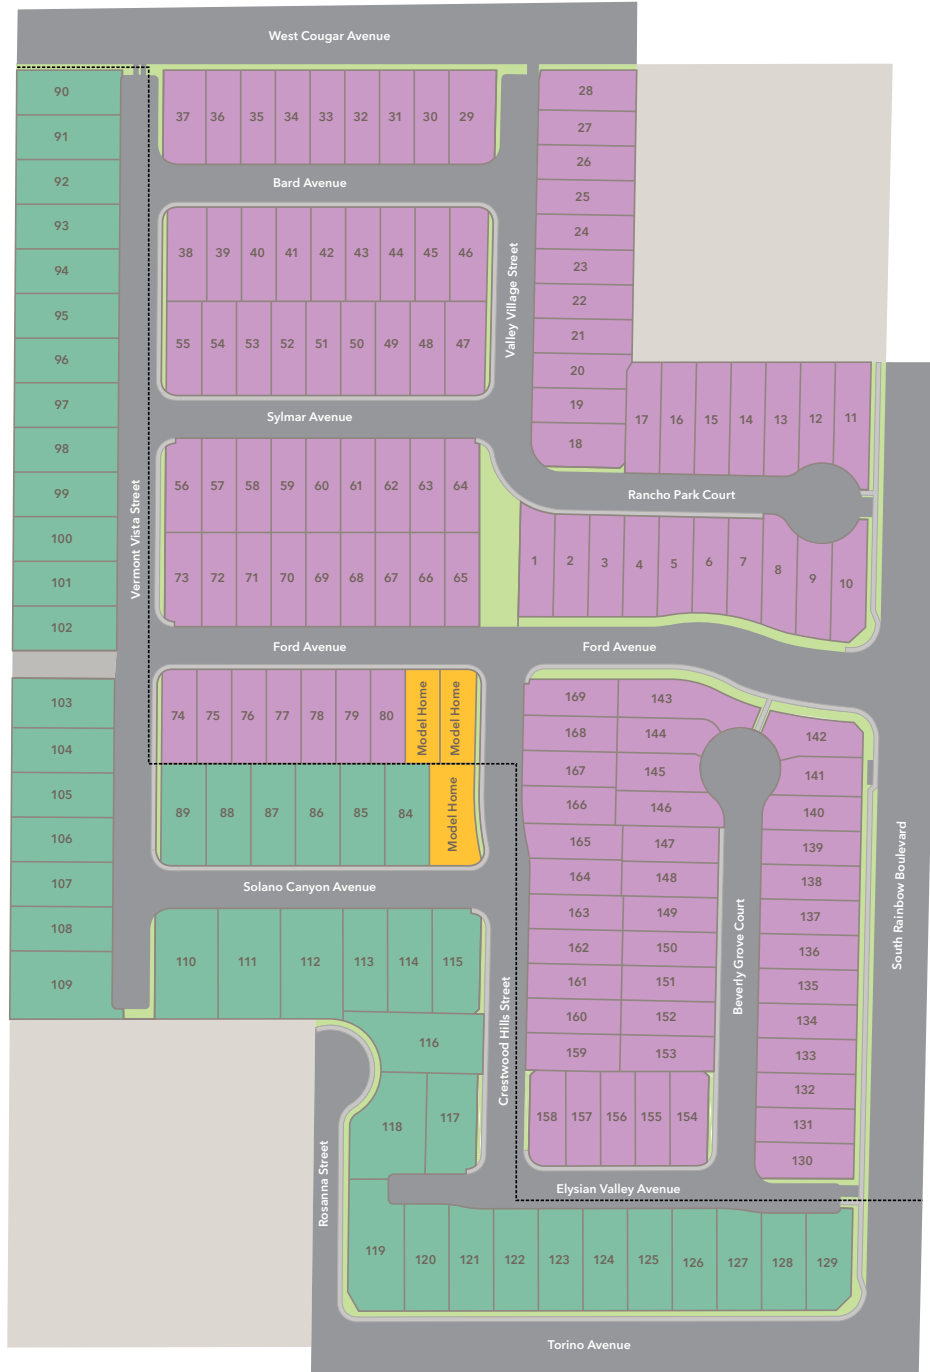

Sage Glen in Las Vegas

Built on Relationships[®]

Reserves

Landings

888-KB-HOMES | kbhome.com

May 18, 2021

©2021 KB Home (KBH). This map is for general orientation purposes and is not drawn to scale. KB Home does not represent or guarantee this map to be accurate, and it is subject to change and modification at any time without notice. KB Home does not control and makes no representations or guarantees regarding future development or uses adjacent to the community. The map does not constitute any representation or guarantee that the community or surrounding area will be built out, developed or operated as shown. See sales representative for details. LVS-356653