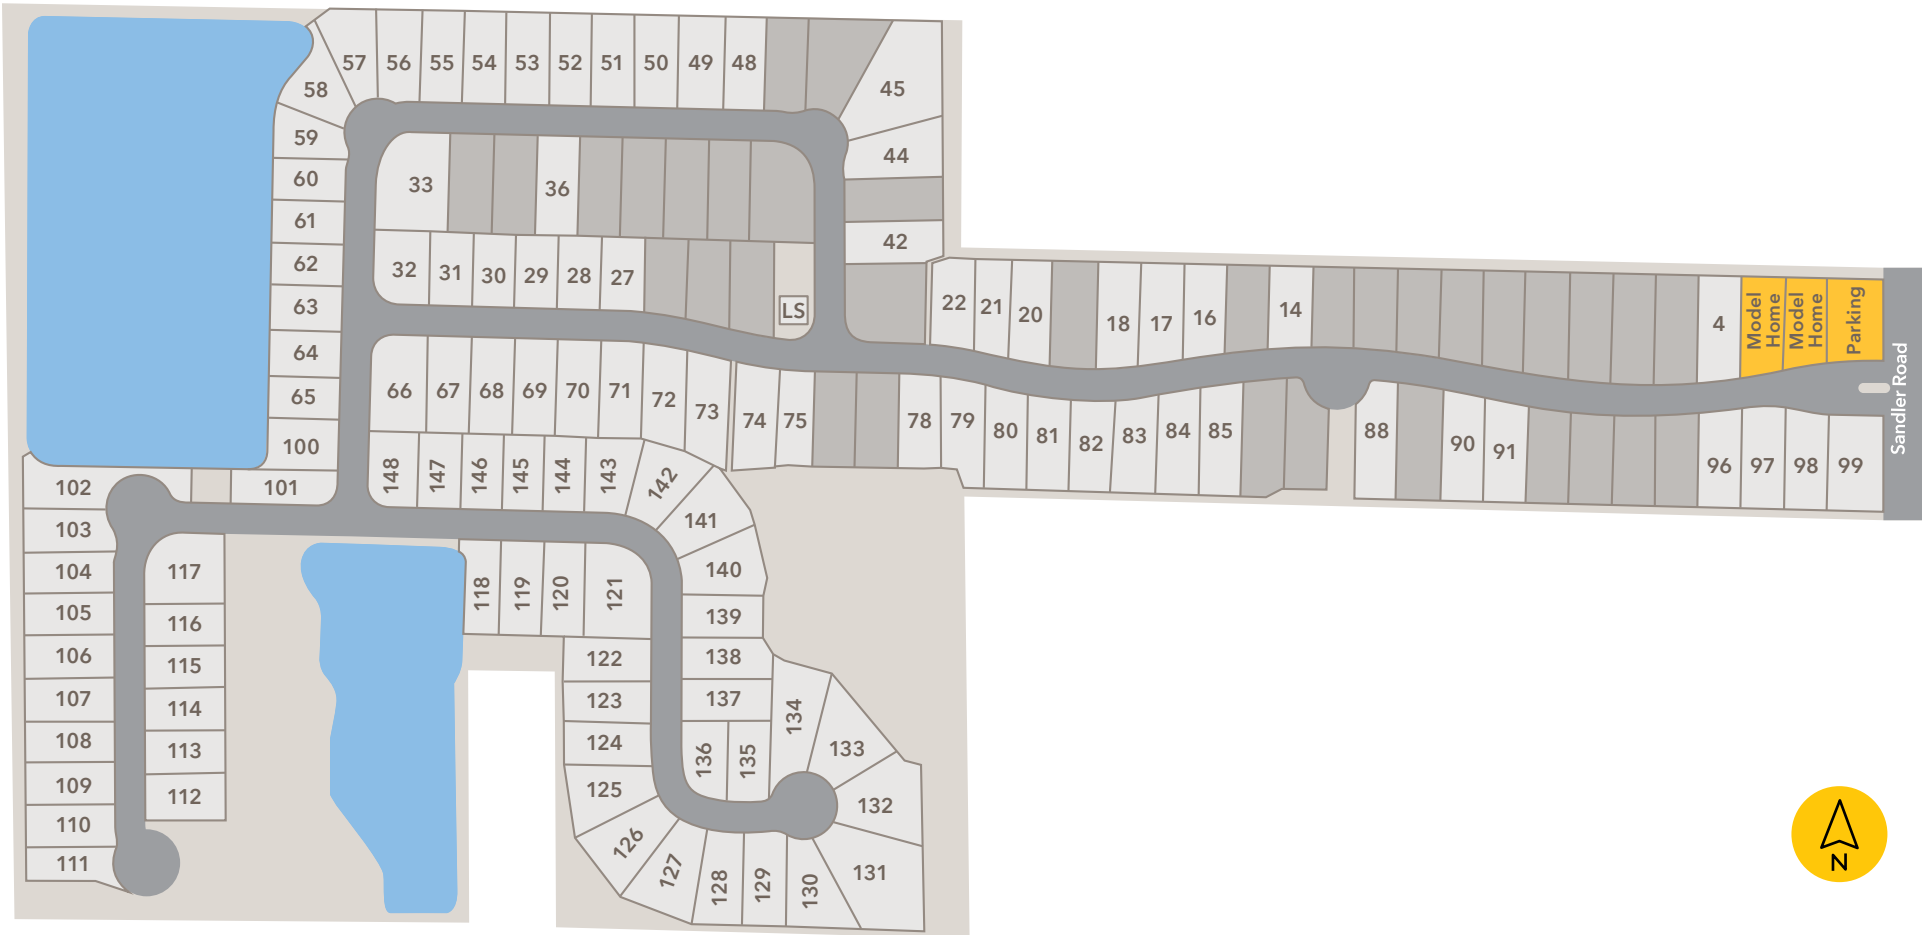

Sandler Lakes in Jacksonville

Built on Relationships[®]

888-KB-HOMES | kbhome.com

April 27, 2021

©2021 KB Home (KBH). This map is for general orientation purposes and is not drawn to scale. KB Home does not represent or guarantee this map to be accurate, and it is subject to change and modification at any time without notice. KB Home does not control and makes no representations or guarantees regarding future development or uses adjacent to the community. The map does not constitute any representation or guarantee that the community or surrounding area will be built out, developed or operated as shown. See sales counselor for details. CGC1509034 JAX-353501