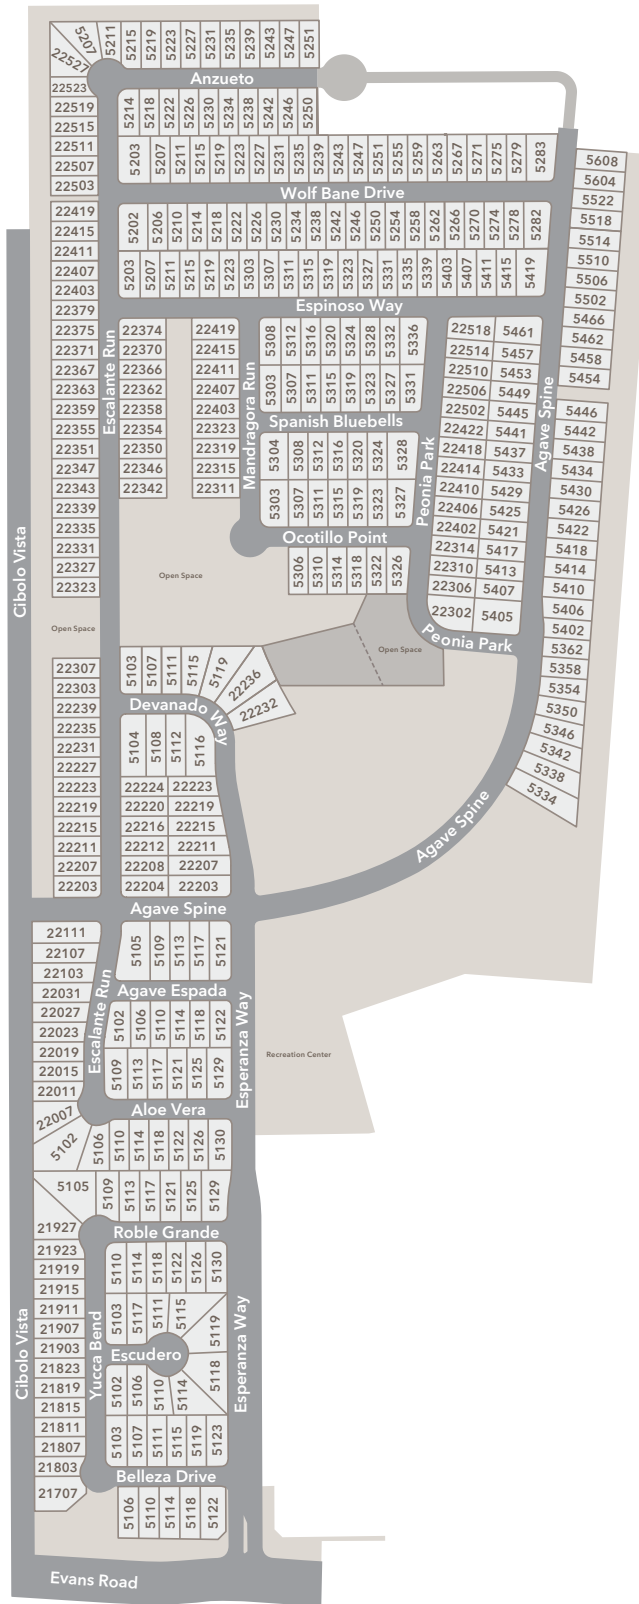

# Canyon Crest in San Antonio

Built on Relationships<sup>®</sup>

888-KB-HOMES | kbhome.com

February 7, 2022

©2022 KB Home (KBH). HOA applies. Continued scope/preservation of open space is subject to change and not guaranteed. This map is for general orientation purposes and is not drawn to scale. KB Home does not represent or guarantee this map to be accurate, and it is subject to change and modification at any time without notice. KB Home does not control and makes no representations or guarantees regarding future development or uses adjacent to the community. The map does not constitute any representation or guarantee that the community or surrounding area will be built out, developed or operated as shown. See sales counselor for details. SAN-469852