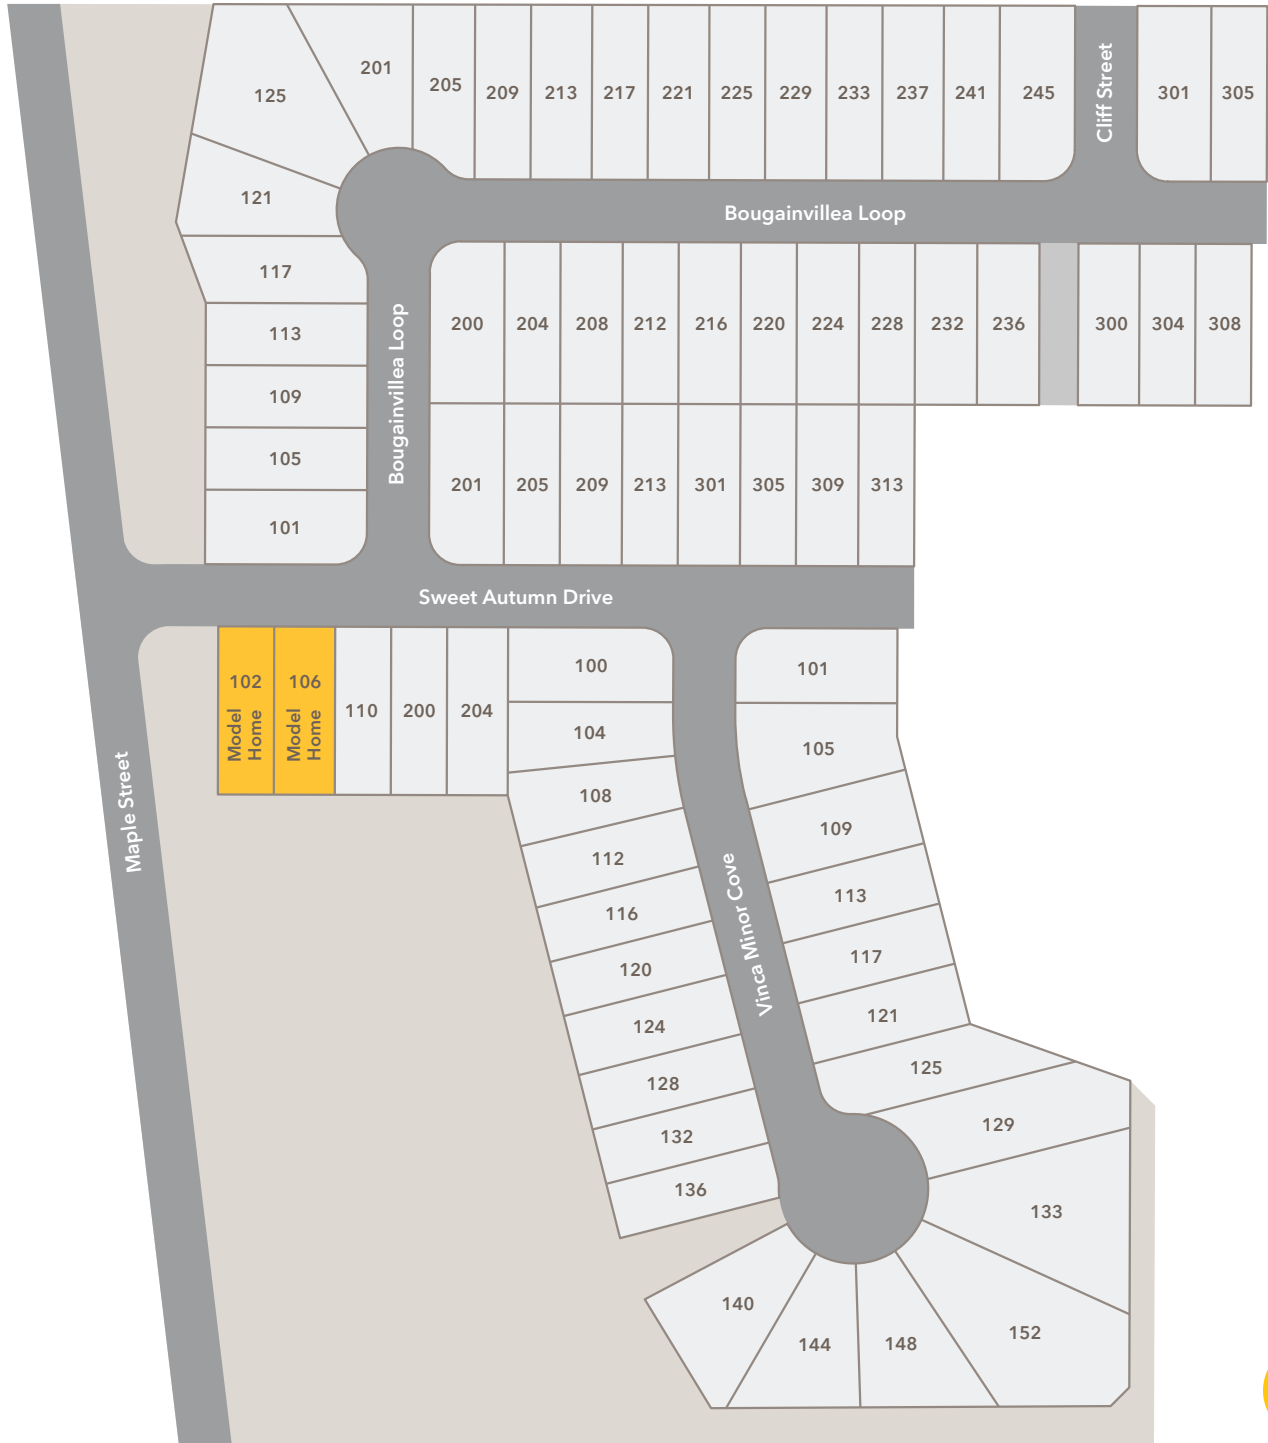

# Maple Creek in Georgetown

Built on  
Relationships

888-KB-HOMES | kbhome.com

April 6, 2021

©2021 KB Home (KBH). This map is for general orientation purposes and is not drawn to scale. KB Home does not represent or guarantee this map to be accurate, and it is subject to change and modification at any time without notice. KB Home does not control and makes no representations or guarantees regarding future development or uses adjacent to the community. The map does not constitute any representation or guarantee that the community or surrounding area will be built out, developed or operated as shown. See sales counselor for details. AUS-347951